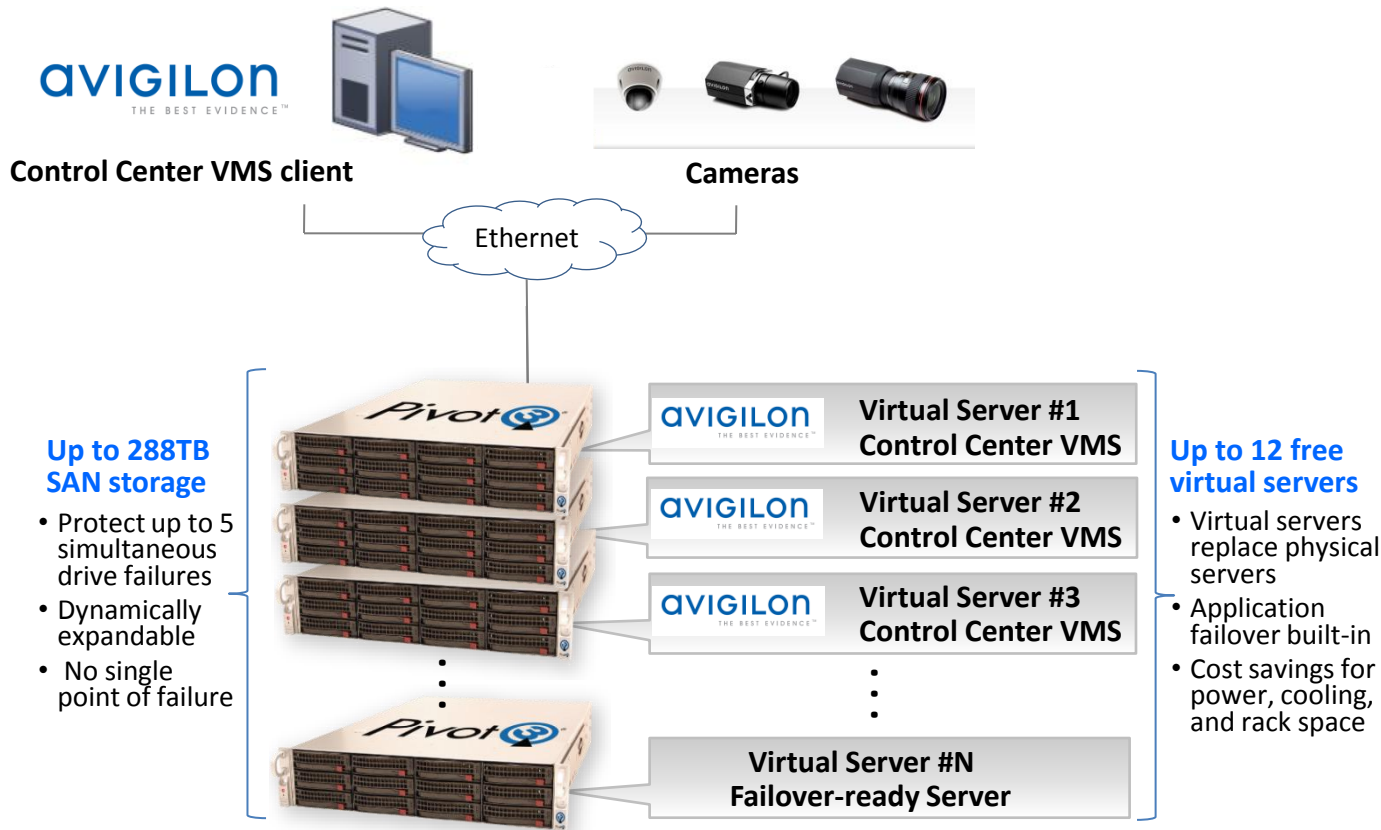

Avigilon Control Center VMS

with Pivot3 Scale-out Application Platform™

Customer Benefits

Self-healing HA Platform

- Integrated, automatic failover for **Control Center VMS**
- HA iSCSI SAN protects data from drive or appliance failures
- No single point of failure

Eliminates physical servers

- \$4K savings per server
- 40% power & cooling savings
- 40% rack space savings
- Server-based appliances ensure lowest hardware cost

Simplicity

- 30 minutes to deploy
- Intuitive appliance model
- Dynamically expandable
- Standards-based architecture
- Online management