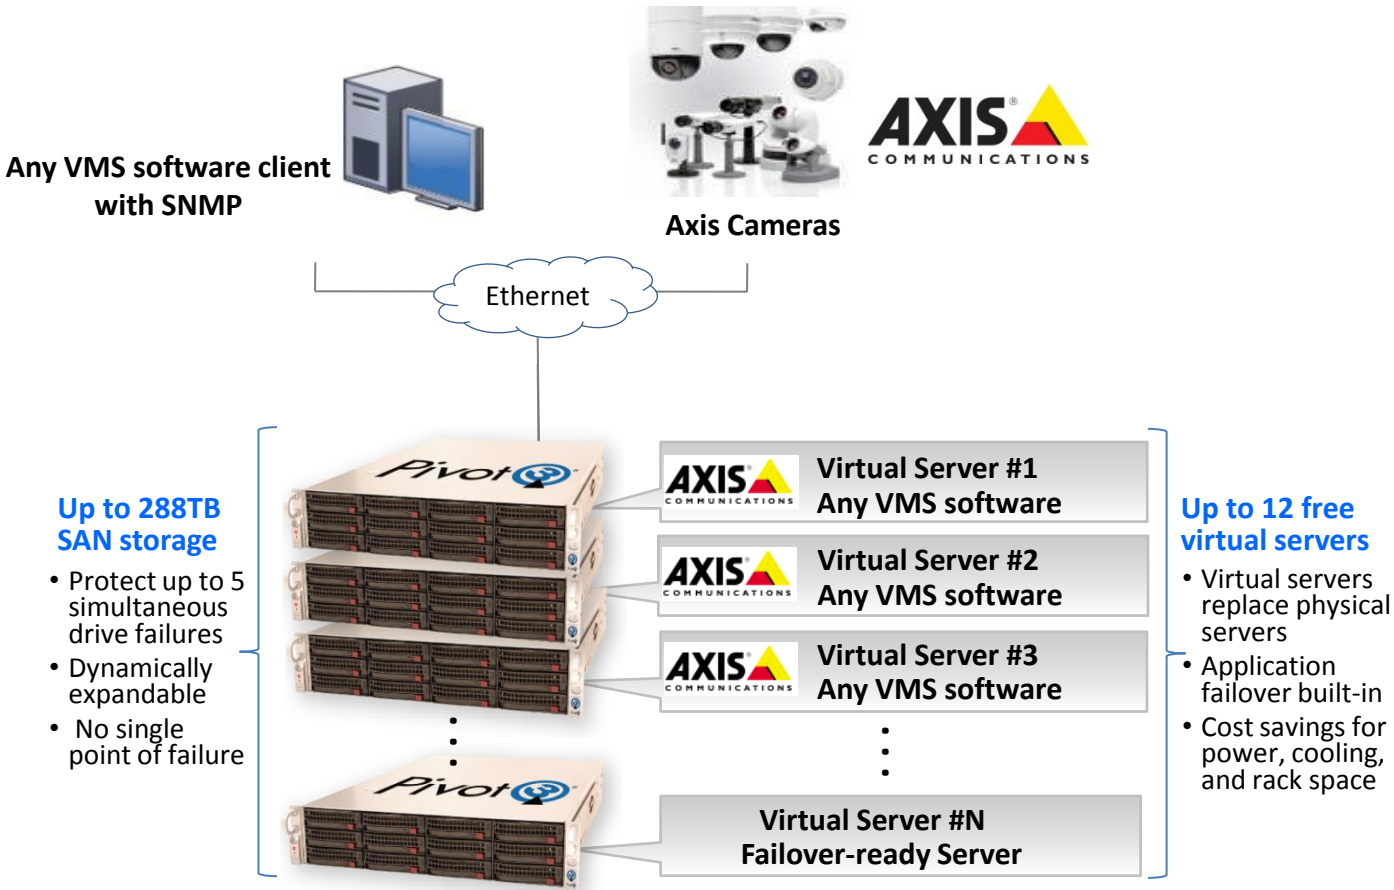

Axis with Pivot3 Scale-out Hosting Platforms™

Customer Benefits

Self-healing HA Platform

- Integrated, automatic failover for VMS software
- HA iSCSI SAN protects data from drive or appliance failures
- No single point of failure

Eliminates physical servers

- \$4K savings per server
- 40% power & cooling savings
- 40% rack space savings
- Server-based appliances ensure lowest hardware cost

Simplicity

- 30 minutes to deploy
- Intuitive appliance model
- Dynamically expandable
- Standards-based architecture
- Online management