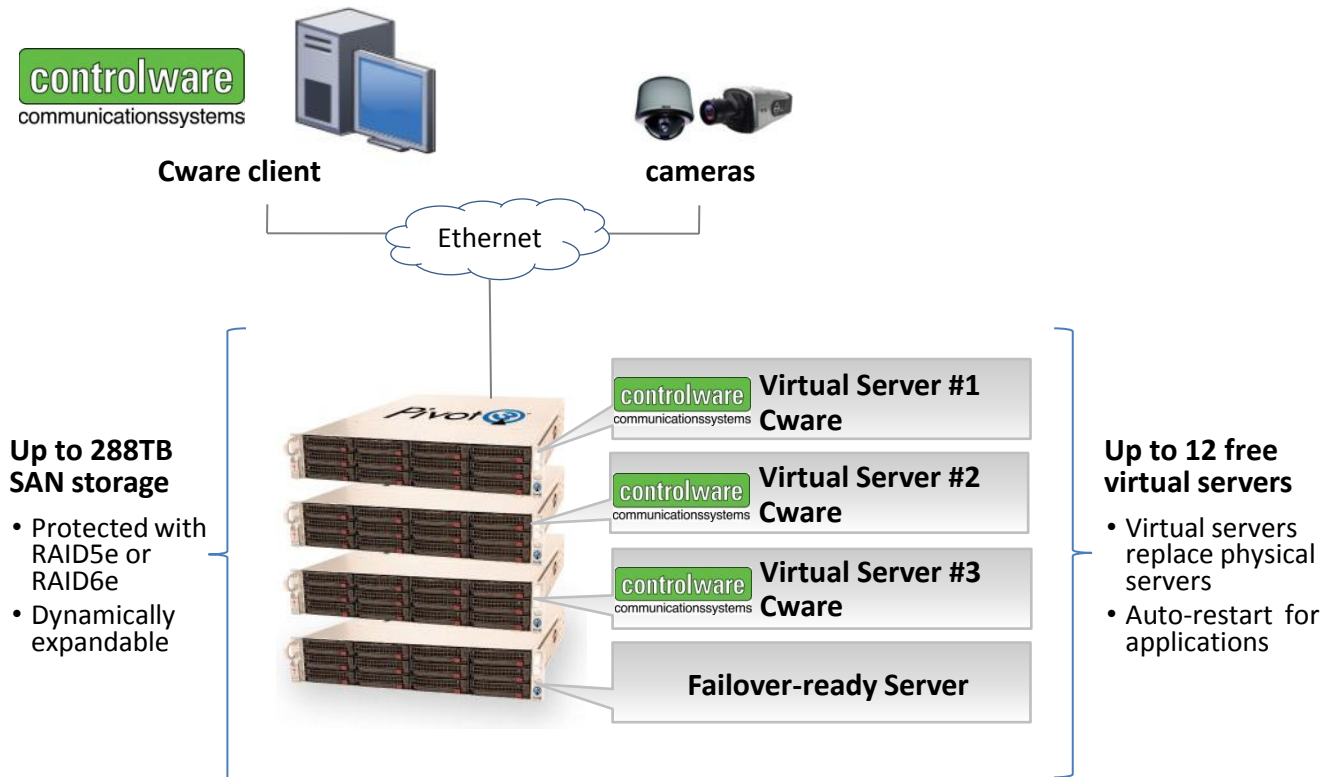

Cware with Pivot3 Serverless Computing®

Customer Benefits

Eliminates physical servers

- \$4K savings per server
- 40% power savings
- 40% rack space savings

Self-healing platform

- Complete appliance failover
- Advanced disk protection
- Auto-restart for Cware

Supportable over time

- Dynamically expandable
- Off-the-shelf components
- Standards-based architecture