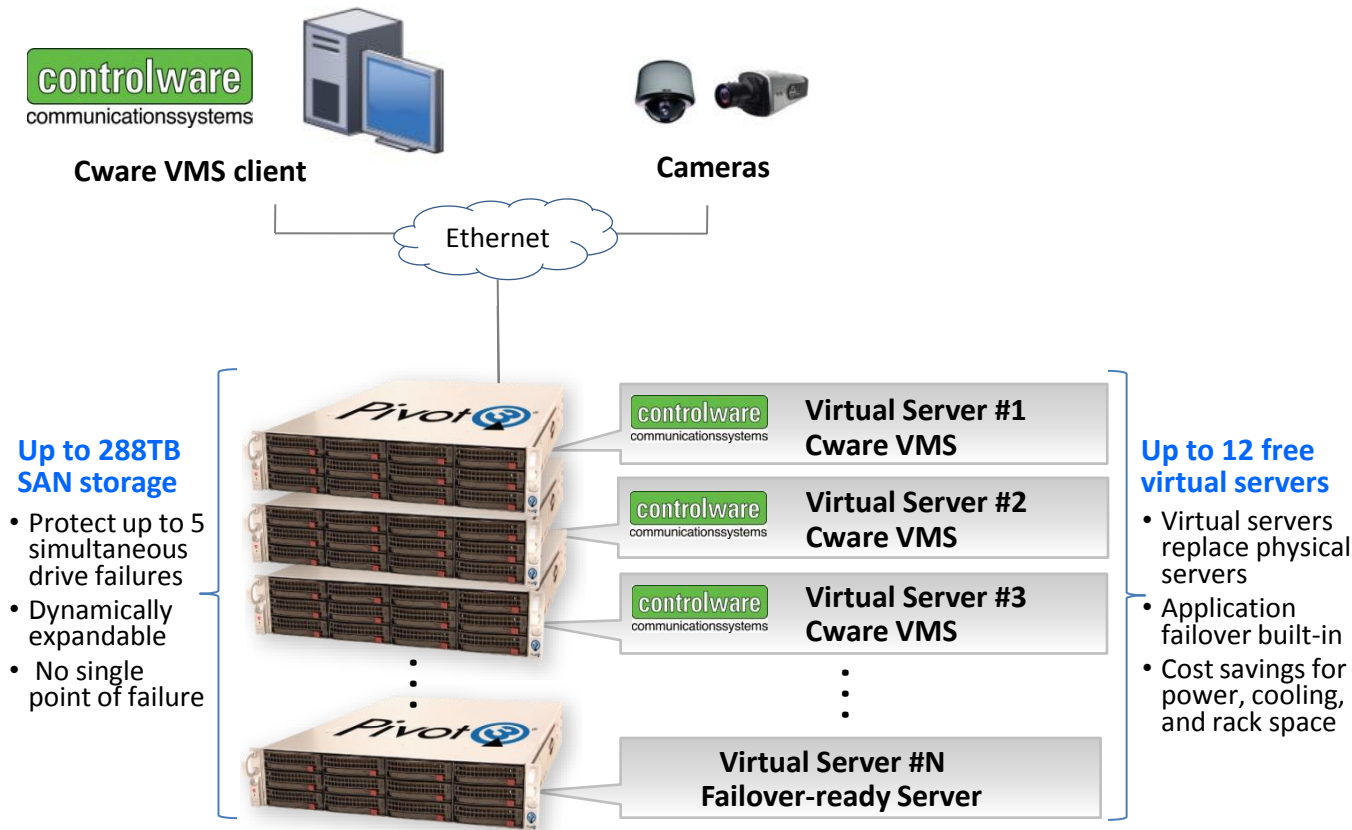

Controlware Cware VMS

with Pivot3 Scale-out Application Platform™

Up to 288TB SAN storage

- Protect up to 5 simultaneous drive failures
- Dynamically expandable
- No single point of failure

Up to 12 free virtual servers

- Virtual servers replace physical servers
- Application failover built-in
- Cost savings for power, cooling, and rack space

Customer Benefits

Self-healing HA Platform

- Integrated, automatic failover for **Cware VMS**
- HA iSCSI SAN protects data from drive or appliance failures
- No single point of failure

Eliminates physical servers

- \$4K savings per server
- 40% power & cooling savings
- 40% rack space savings
- Server-based appliances ensure lowest hardware cost

Simplicity

- 30 minutes to deploy
- Intuitive appliance model
- Dynamically expandable
- Standards-based architecture
- Online management