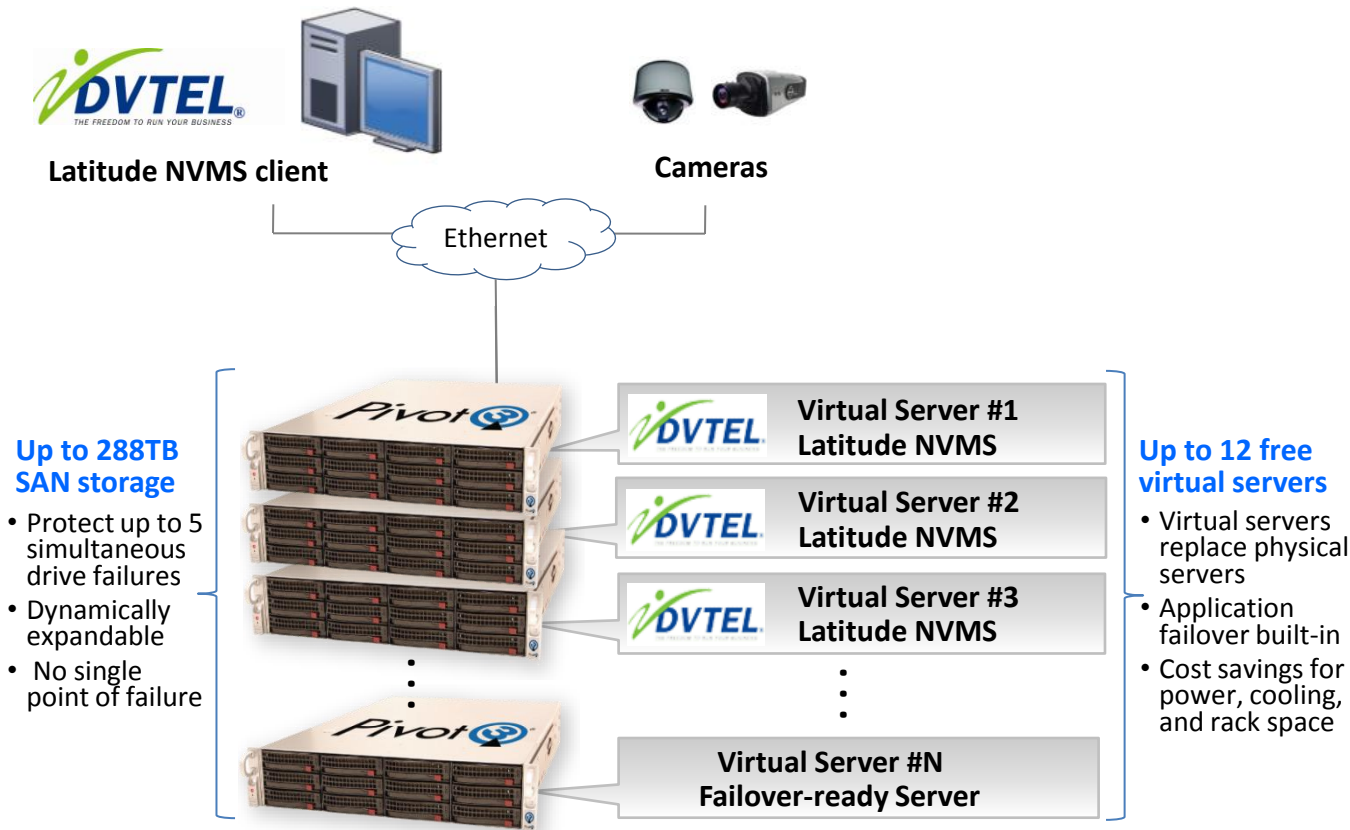

DVTEL Latitude NVMS

with Pivot3 Scale-out Application Platform™

Up to 288TB SAN storage

- Protect up to 5 simultaneous drive failures
- Dynamically expandable
- No single point of failure

Up to 12 free virtual servers

- Virtual servers replace physical servers
- Application failover built-in
- Cost savings for power, cooling, and rack space

Customer Benefits

Self-healing HA Platform

- Integrated, automatic failover for **Latitude NVMS**
- HA iSCSI SAN protects data from drive or appliance failures
- No single point of failure