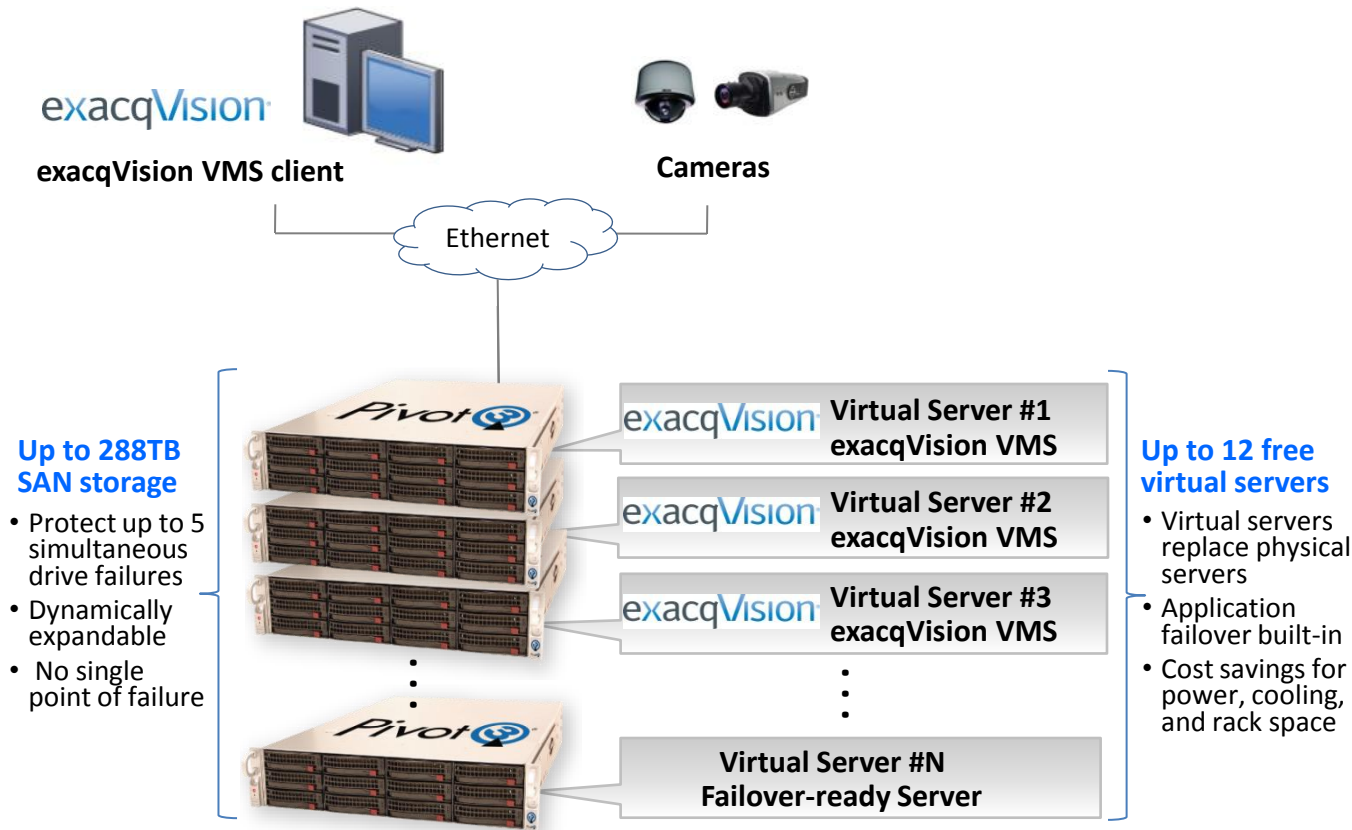

exacqVision VMS

with Pivot3 Scale-out Application Platform™

Customer Benefits

Self-healing HA Platform

- Integrated, automatic failover for **exacqVision VMS**
- HA iSCSI SAN protects data from drive or appliance failures
- No single point of failure

Eliminates physical servers

- \$4K savings per server
- 40% power & cooling savings
- 40% rack space savings
- Server-based appliances ensure lowest hardware cost

Simplicity

- 30 minutes to deploy
- Intuitive appliance model
- Dynamically expandable
- Standards-based architecture
- Online management