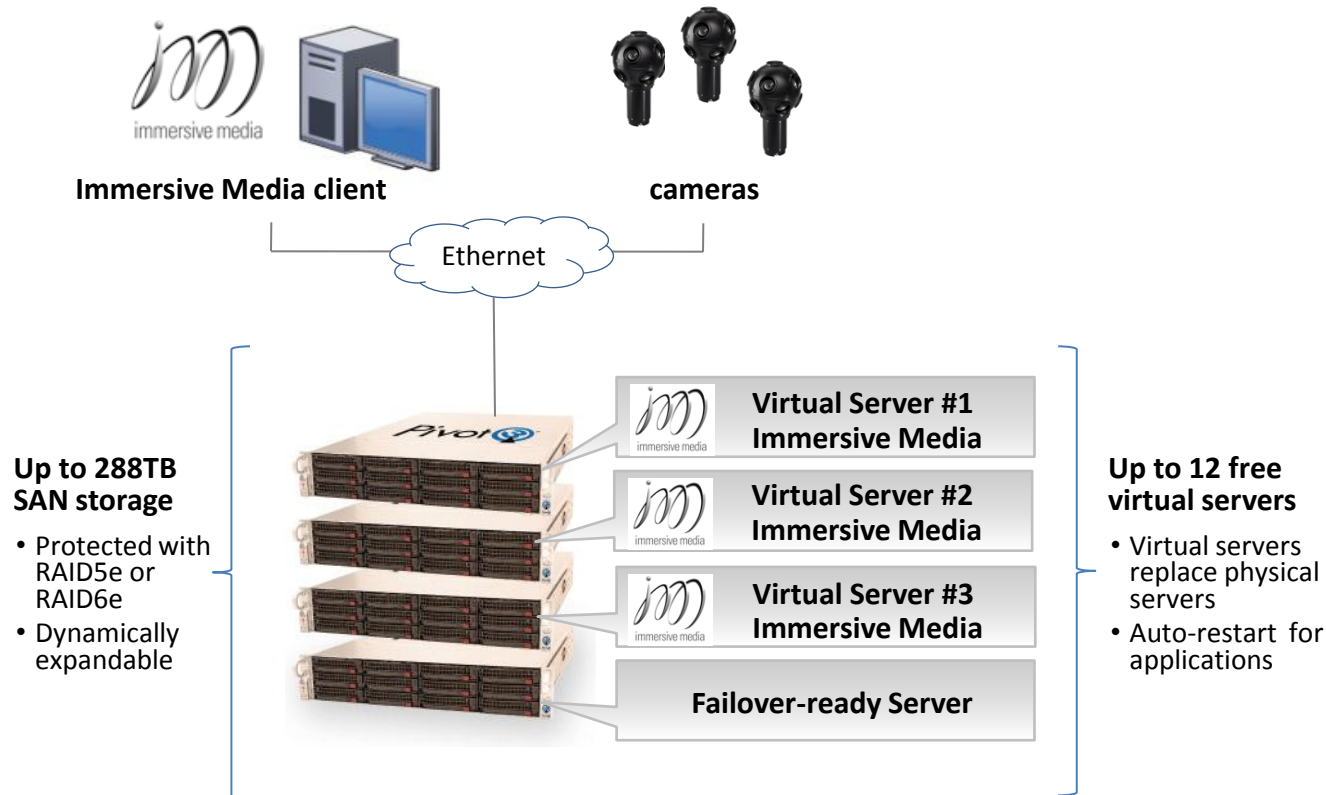

Immersive Media® with Pivot3 Serverless Computing®

Customer Benefits

Eliminates physical servers

- \$4K savings per server
- 40% power savings
- 40% rack space savings

Self-healing platform

- Complete appliance failover
- Advanced disk protection
- Auto-restart for **Immersive Media**

Supportable over time

- Dynamically expandable
- Off-the-shelf components
- Standards-based architecture

[Click here](#) for more information about the Immersive Media-Pivot3 solution