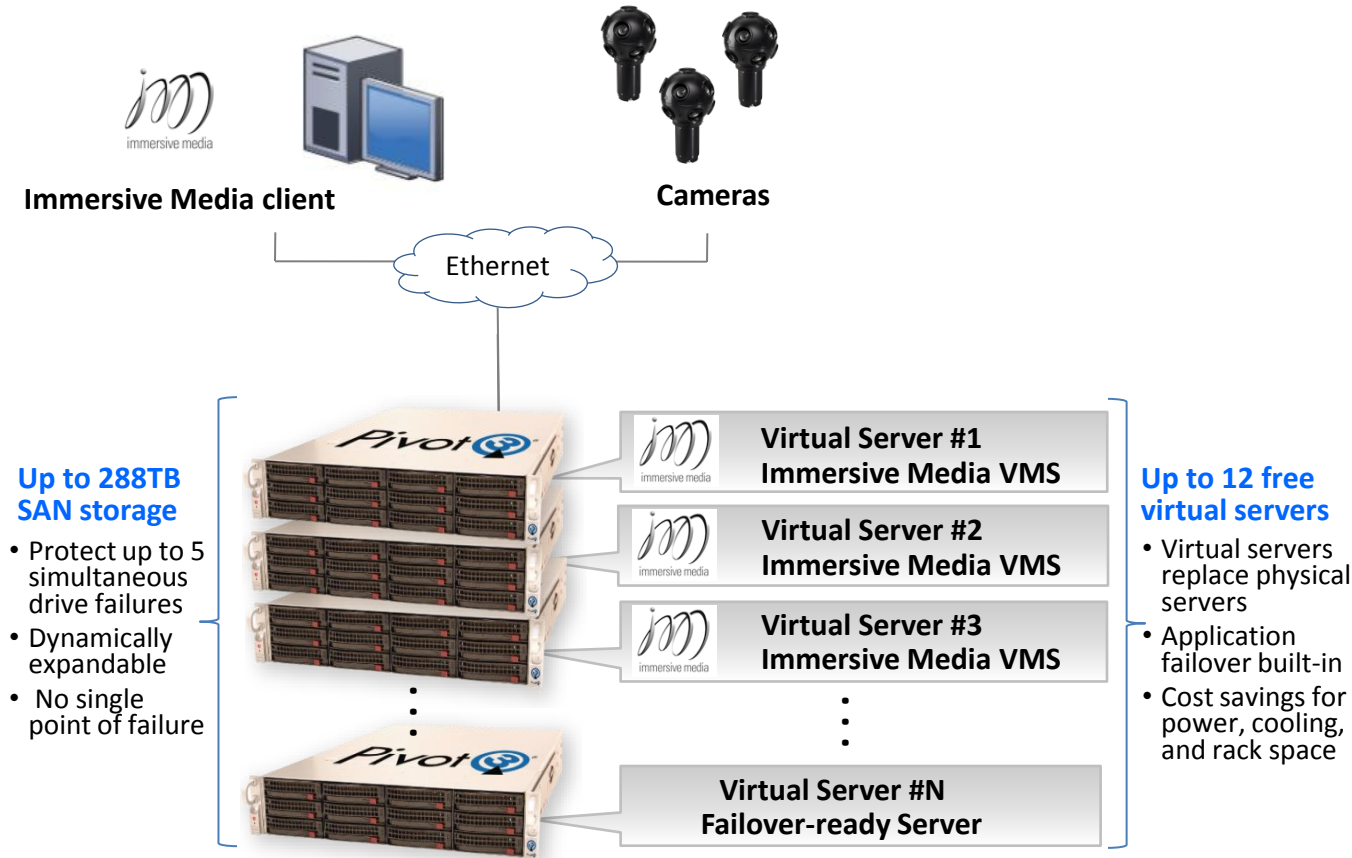

Immersive Media VMS

with Pivot3 Scale-out Application Platform™

Up to 288TB SAN storage

- Protect up to 5 simultaneous drive failures
- Dynamically expandable
- No single point of failure

Up to 12 free virtual servers

- Virtual servers replace physical servers
- Application failover built-in
- Cost savings for power, cooling, and rack space

Customer Benefits

Self-healing HA Platform

- Integrated, automatic failover for **Immersive Media VMS**
- HA iSCSI SAN protects data from drive or appliance failures
- No single point of failure

Eliminates physical servers

- \$4K savings per server
- 40% power & cooling savings
- 40% rack space savings
- Server-based appliances ensure lowest hardware cost

Simplicity

- 30 minutes to deploy
- Intuitive appliance model
- Dynamically expandable
- Standards-based architecture
- Online management