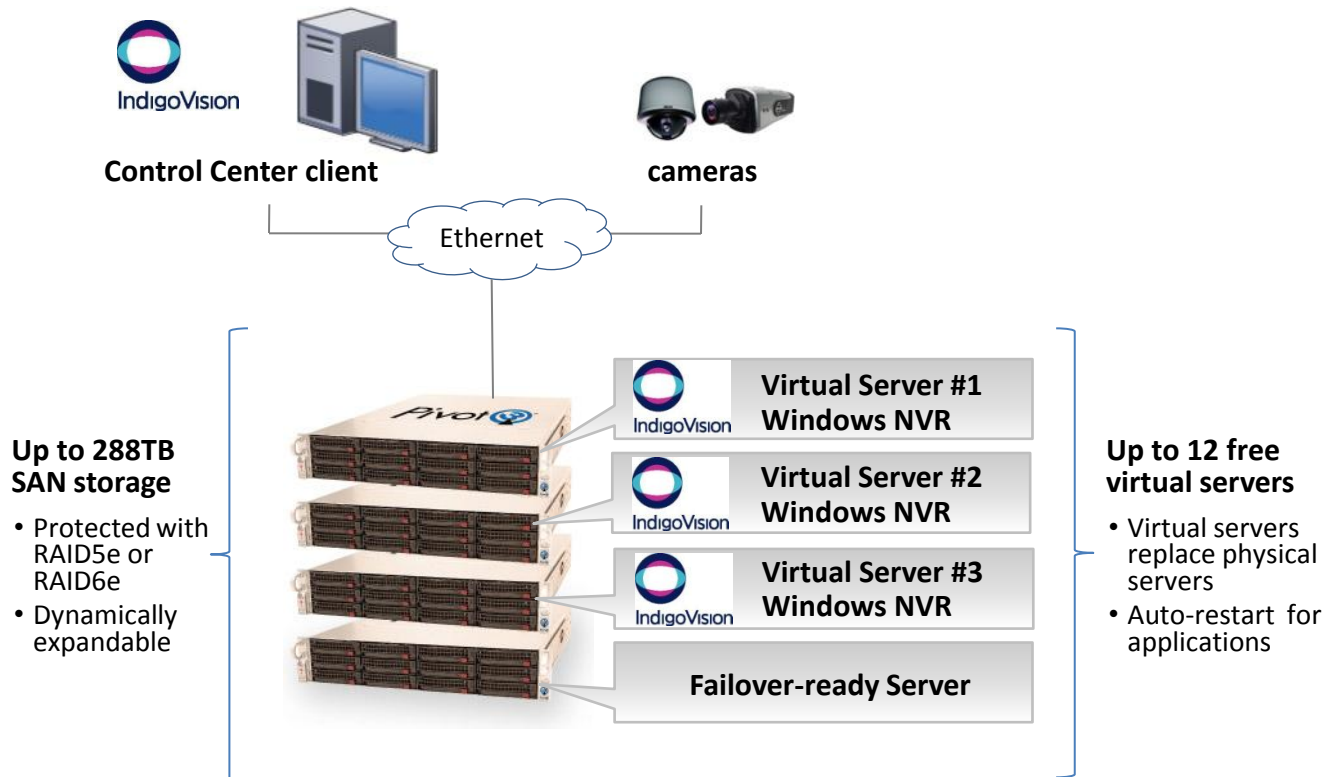

# Control Center with Pivot3 Serverless Computing®

### Self-healing platform

- Complete appliance failover
- Advanced disk protection
- Auto-restart for **Control Center**