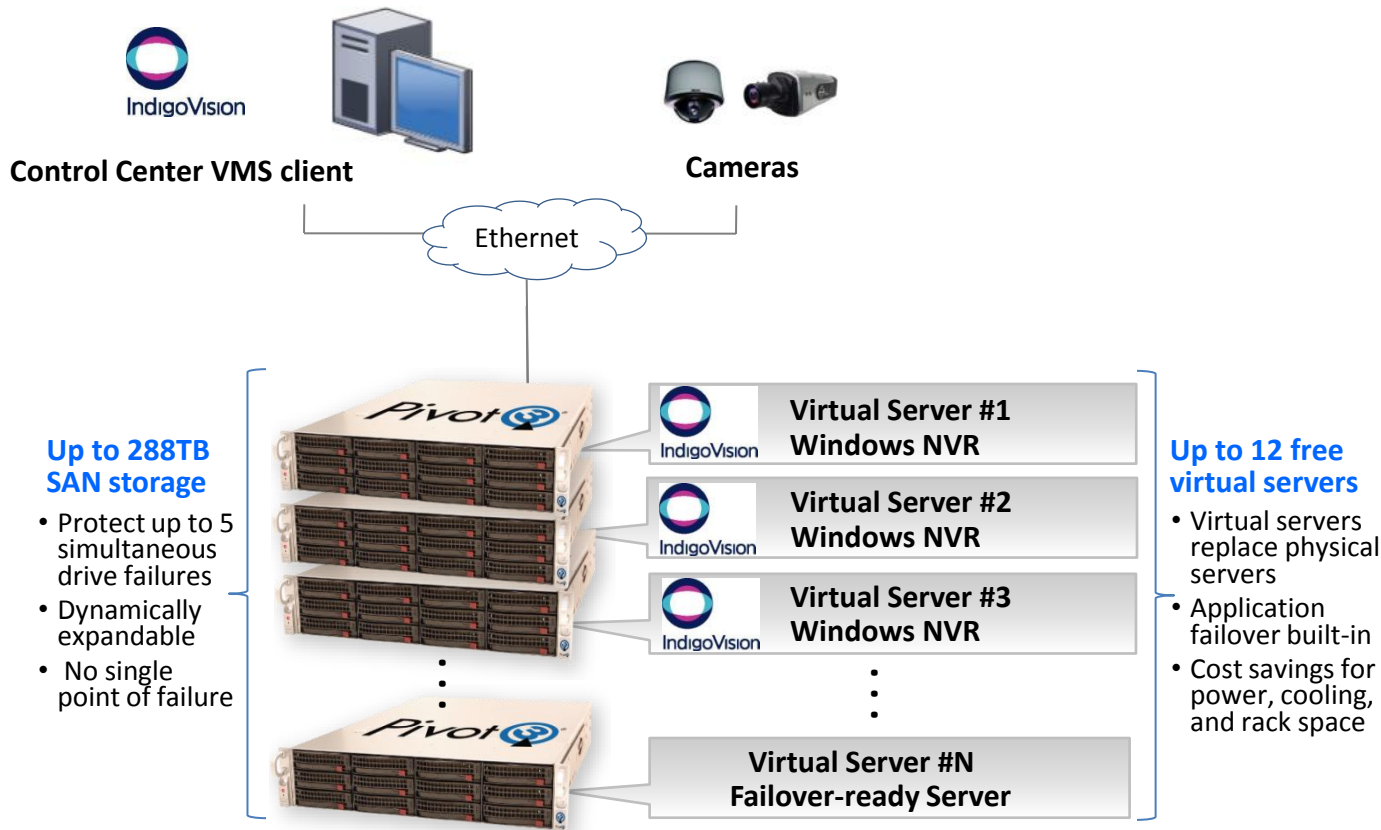

IndigoVision Control Center VMS

with Pivot3 Scale-out Application Platform™

Customer Benefits

Self-healing HA Platform

- Integrated, automatic failover for **Control Center**
- HA iSCSI SAN protects data from drive or appliance failures
- No single point of failure

Eliminates physical servers

- \$4K savings per server
- 40% power & cooling savings
- 40% rack space savings
- Server-based appliances ensure lowest hardware cost

Simplicity

- 30 minutes to deploy
- Intuitive appliance model
- Dynamically expandable
- Standards-based architecture
- Online management