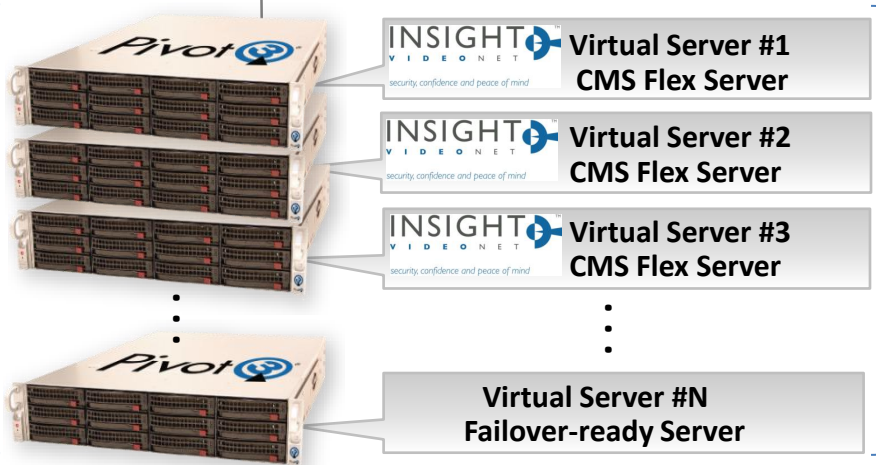

Insight Video Net CMS Flex with Pivot3 Scale-out Application Platform™

CMS Flex client

Cameras / Vehicles

Up to 288TB SAN storage

- Protect up to 5 simultaneous drive failures
- Dynamically expandable
- No single point of failure

Up to 12 free virtual servers

- Virtual servers replace physical servers
- Application failover built-in
- Cost savings for power, cooling, and rack space

Customer Benefits

Self-healing HA Platform

- Integrated, automatic failover for CMS Flex
- HA iSCSI SAN protects data from drive or appliance failures
- No single point of failure