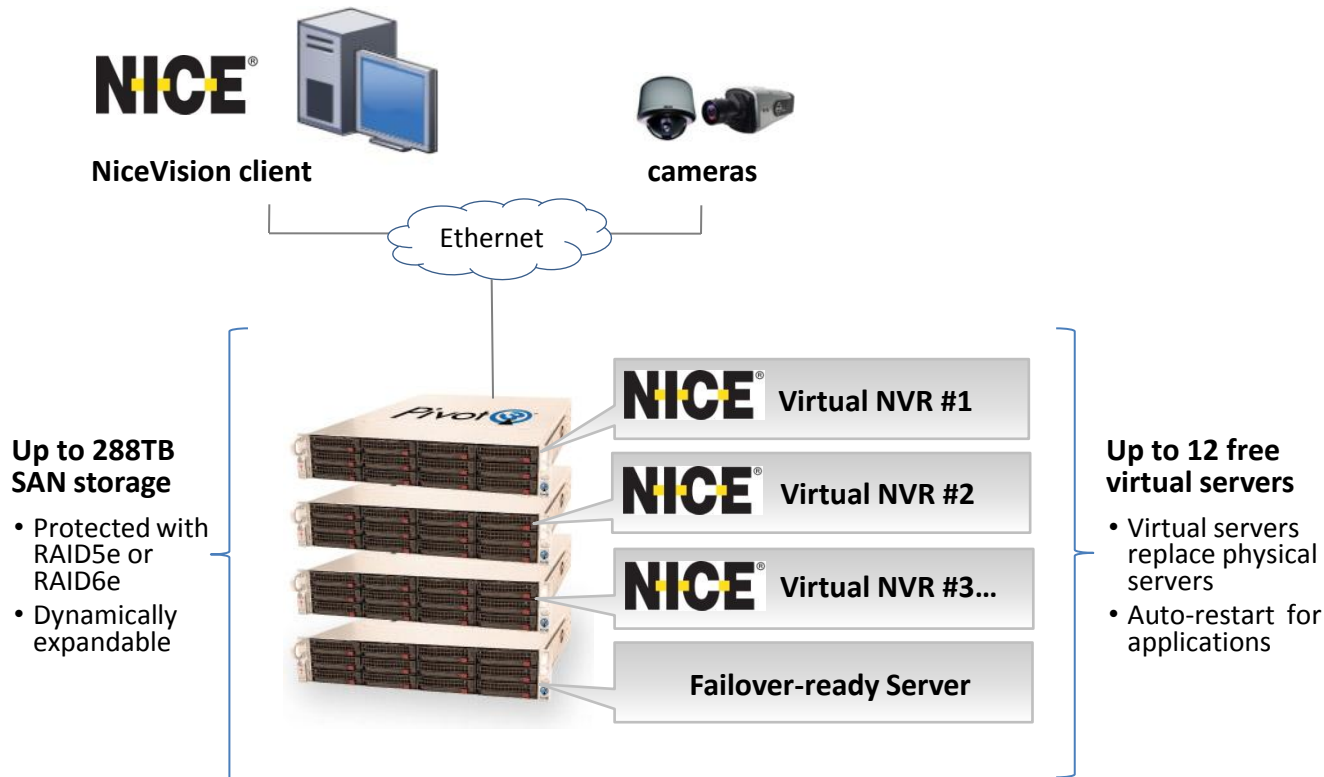

NiceVision® with Pivot3 Serverless Computing®

Customer Benefits

Eliminates physical servers

- \$4K cost savings per server
- 40% power savings
- 40% rack space savings

Self-healing platform

- Complete appliance failover
- Advanced disk protection
- Auto-restart for **NiceVision**

Scalable and supportable

- Dynamically expandable
- Off-the-shelf components
- Standards-based architecture