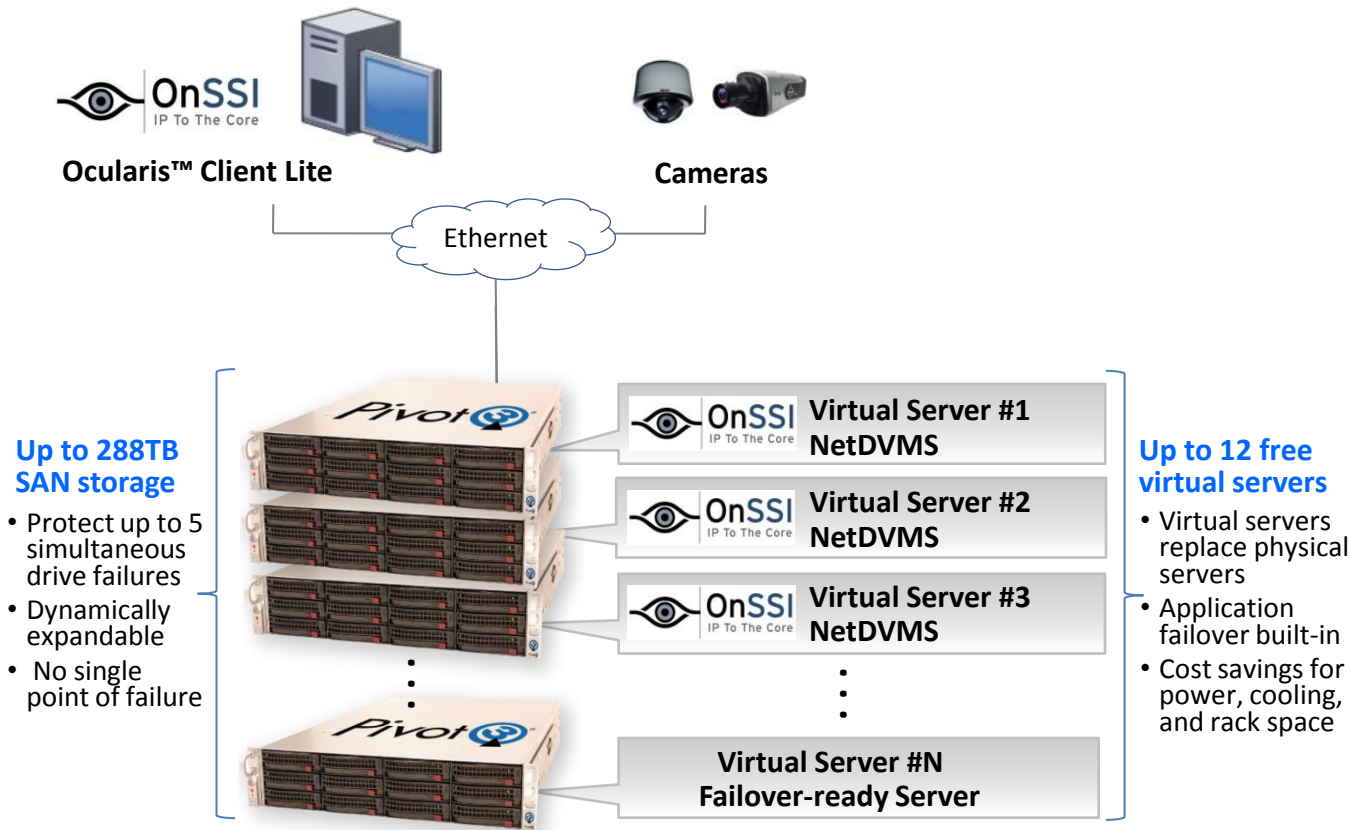

OnSSI NetDVMS

with Pivot3 Scale-out Application Platform™

Customer Benefits

Self-healing HA Platform

- Integrated, automatic failover for **NetDVMS**
- HA iSCSI SAN protects data from drive or appliance failures
- No single point of failure

Eliminates physical servers

- $4K savings per server
- 40% power & cooling savings
- 40% rack space savings
- Server-based appliances ensure lowest hardware cost

Simplicity

- 30 minutes to deploy
- Intuitive appliance model
- Dynamically expandable
- Standards-based architecture
- Online management