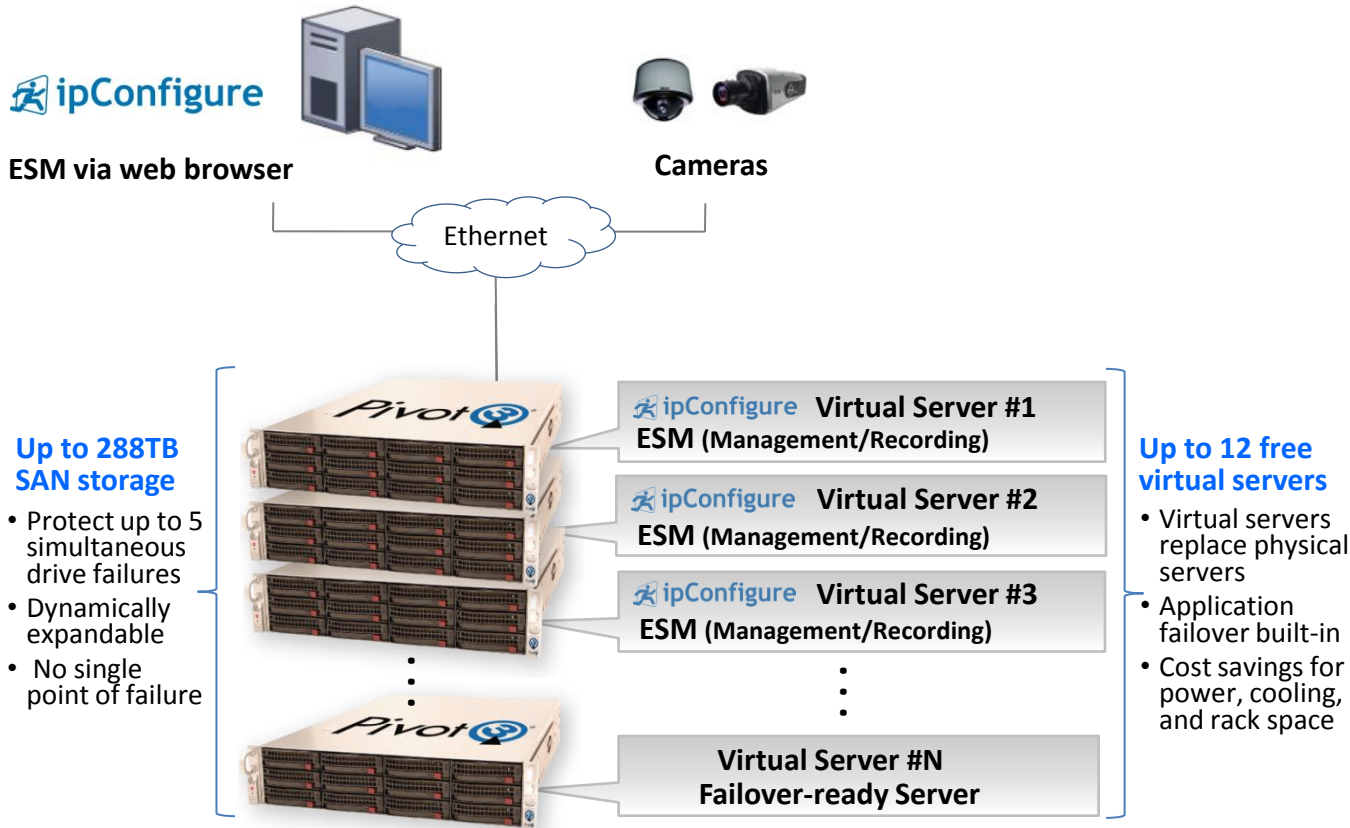

# ipConfigure ESM

## with Pivot3 Scale-out Application Platform™

### Self-healing HA Platform

- Integrated, automatic failover for **ipConfigure ESM**
- HA iSCSI SAN protects data from drive or appliance failures
- No single point of failure

### Simplicity

- 30 minutes to deploy
- Intuitive appliance model
- Dynamically expandable
- Standards-based architecture
- Online management