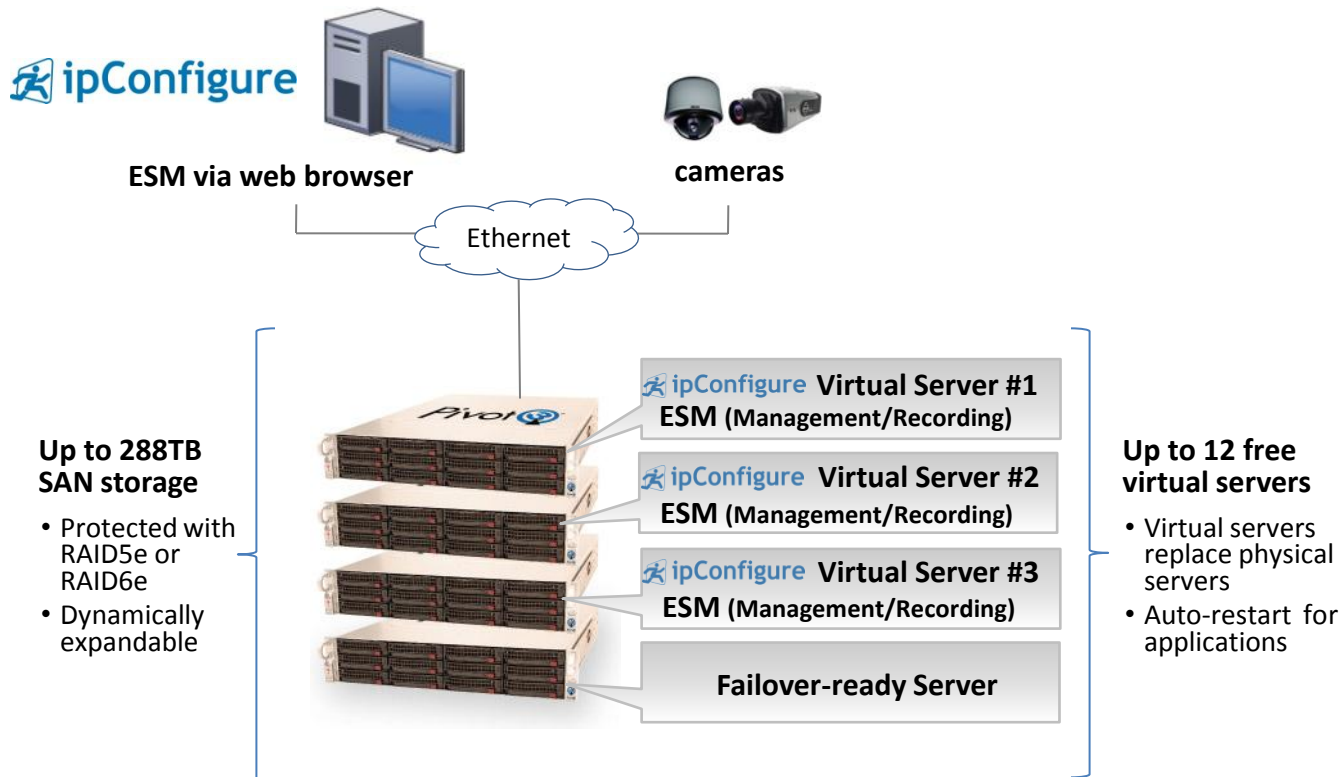

ESM with Pivot3 Serverless Computing®

Customer Benefits

Eliminates physical servers

- \$4K savings per server
- 40% power savings
- 40% rack space savings

Self-healing platform

- Complete appliance failover
- Advanced disk protection
- Auto-restart for ESM

Supportable over time

- Dynamically expandable
- Off-the-shelf components
- Standards-based architecture